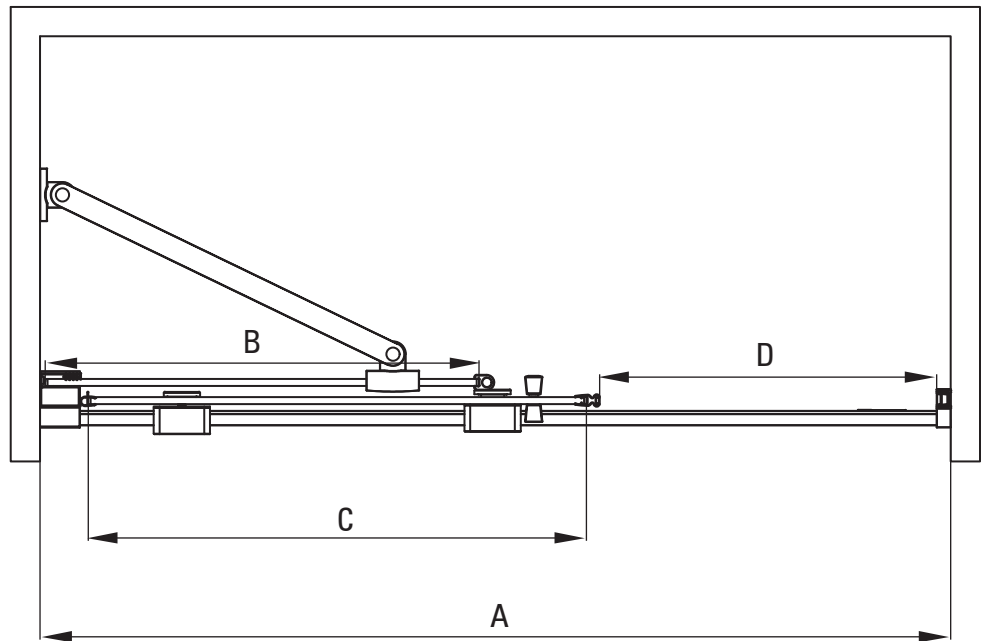

1.

2.

Model	Size	A (mm)	B (mm)	C (mm)	D (mm)
KTJ X38R	800x1950	780-800	310	425	370
KTJ X39R	900x1950	880-900	360	475	420
KTJ X30R	1000x1950	980-1000	410	525	470
KTJ X32R	1200x1950	1180-1200	515	625	570
KTJ X34R	1400x1950	1380-1400	615	725	670

MODEL	A	B	C	D
KTJ_N38R + KTJ_N00X	780-800	370	425	290
KTJ_N39R + KTJ_N00X	880-900	420	475	340
KTJ_N30R + KTJ_N00X	980-1000	470	525	390
KTJ_N32R + KTJ_N00X	1180-1200	570	625	490
KTJ_N34R + KTJ_N00X	1380-1400	670	725	590