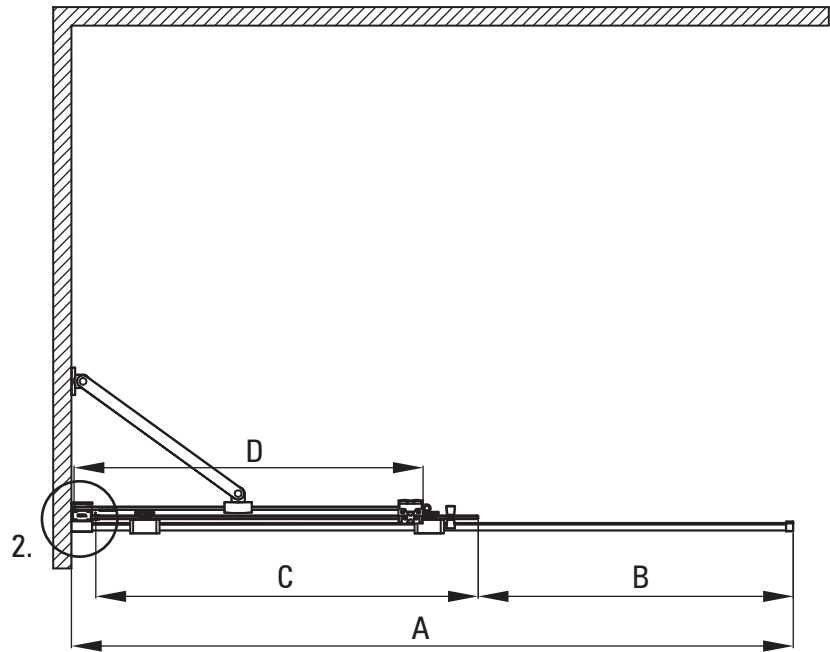

1.

2.

Model	Size	A (mm)	B (mm)	C (mm)	D (mm)
KTJ X38R	800x1950	780-800	310	425	370
KTJ X39R	900x1950	880-900	360	475	420
KTJ X30R	1000x1950	980-1000	410	525	470
KTJ X32R	1200x1950	1180-1200	515	625	570
KTJ X34R	1400x1950	1380-1400	615	725	670

MODEL	A	B	C	D
KTJ_N38R + KTJ_N00X	780-800	370	425	290
KTJ_N39R + KTJ_N00X	880-900	420	475	340
KTJ_N30R + KTJ_N00X	980-1000	470	525	390
KTJ_N32R + KTJ_N00X	1180-1200	570	625	490
KTJ_N34R + KTJ_N00X	1380-1400	670	725	590