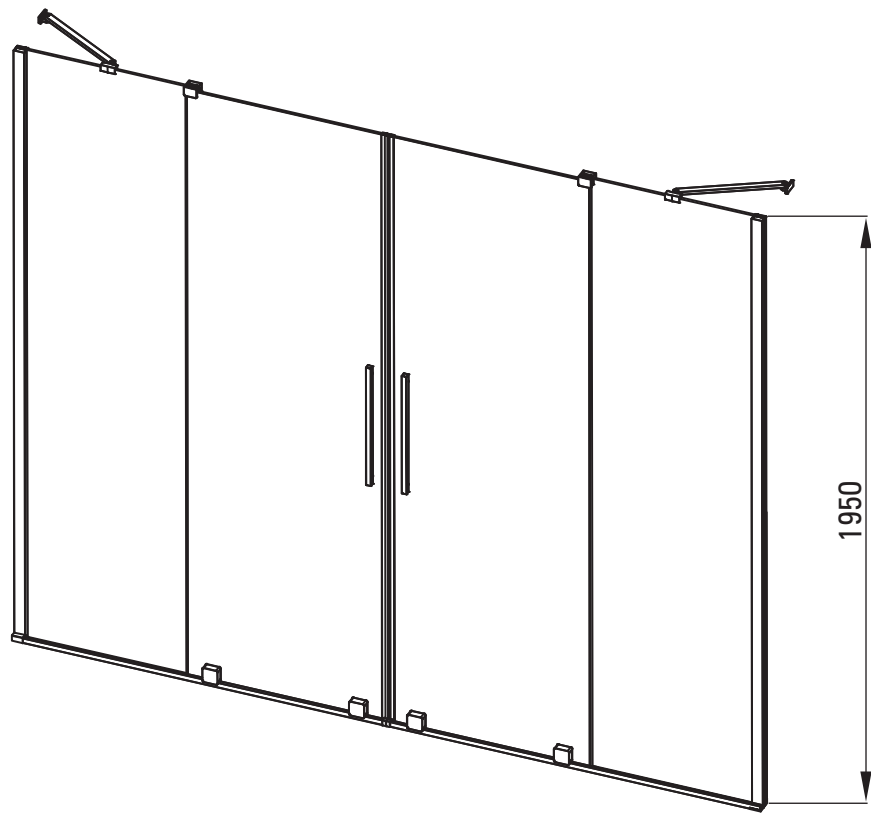

1.

2.

Model	Size	A (mm)	B (mm)	C (mm)	D (mm)
KTJ X38R	800x1950	780-800	310	425	370
KTJ X39R	900x1950	880-900	360	475	420
KTJ X30R	1000x1950	980-1000	410	525	470
KTJ X32R	1200x1950	1180-1200	515	625	570
KTJ X34R	1400x1950	1380-1400	615	725	670

MODEL	A	B	C	D
KTJ_N38R + KTJ_N00X	780-800	370	425	290
KTJ_N39R + KTJ_N00X	880-900	420	475	340
KTJ_N30R + KTJ_N00X	980-1000	470	525	390
KTJ_N32R + KTJ_N00X	1180-1200	570	625	490
KTJ_N34R + KTJ_N00X	1380-1400	670	725	590